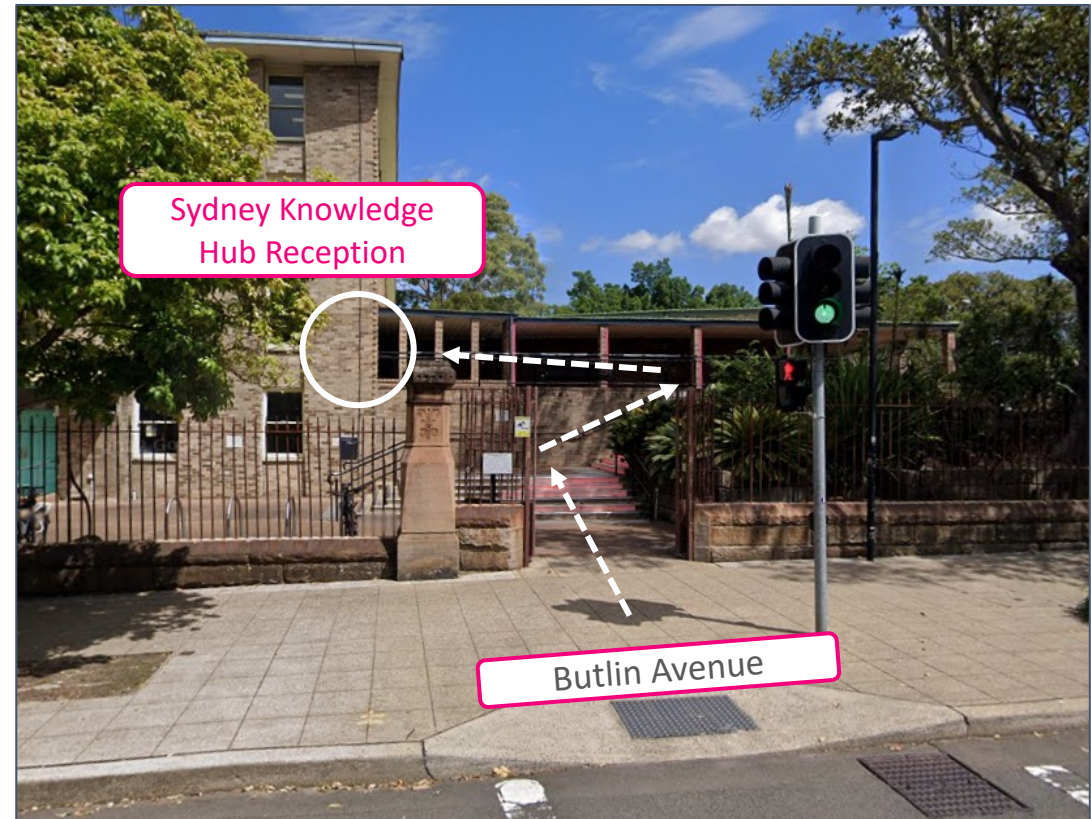

How to get to the Sydney Knowledge Hub

The Sydney Knowledge Hub is located on Level 2 of the Merewether Building H04 at the University of Sydney. Enter via Butlin Avenue and follow the external pink stairs and pillars up to reception. [See Google Directions](#)